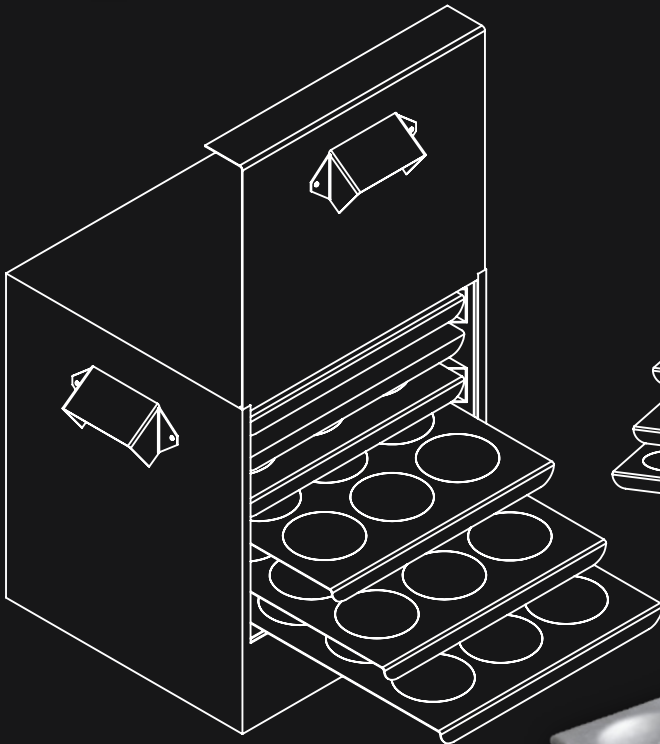

IDLY BOX

Product of SUN BRAND

Slide it
Down ↓

9 Idlies in
single plate

Silent mode
-No Whistle

Convinient for
traditional stove

Food grade
Aluminium

More
Efficiency

100 %
Recyclable

Compact
Saves space

Types	No. of Plates	No. of Idlies in ONE go!	Thickness of the box (approx.)	Weight (approx.)	Dimensions (In mm) Lxbxh (approx.)
SUN 36	04	36	2mm	4.4kg	330 x 310 x 292
SUN 54	06	54	2mm	6.3kg	330 x 310 x 381
SUN 72	08	72	2mm	7.9kg	330 x 310 x 457
SUN 81	09	81	2mm	8.7kg	330 x 310 x 508
SUN 108	12	108	2mm	10.9kg	330 x 310 x 609