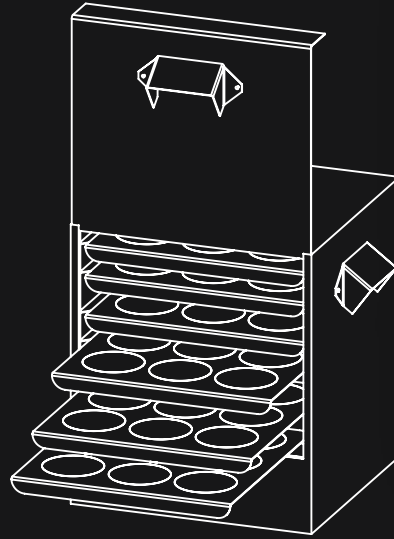

IDLY BOX

Product of SUN BRAND

Slide it
Down ↓

9 Idlies in
single plate

Silent mode
-No Whistle

Convinient for
traditional stove

Food grade
Aluminium

More
Efficiency

100 %
Recyclable

Compact
Saves space

Types	No. of Plates	No. of Idlies in ONE go!	Thickness of the box (approx.)	Weight (approx.)	Dimensions (In mm) Lxbxh (approx.)
SUN 36	04	36	2mm	4.4kg	330 x 310 x 292
SUN 54	06	54	2mm	6.3kg	330 x 310 x 381
SUN 72	08	72	2mm	7.9kg	330 x 310 x 457
SUN 81	09	81	2mm	8.7kg	330 x 310 x 508
SUN 108	12	108	2mm	10.9kg	330 x 310 x 609