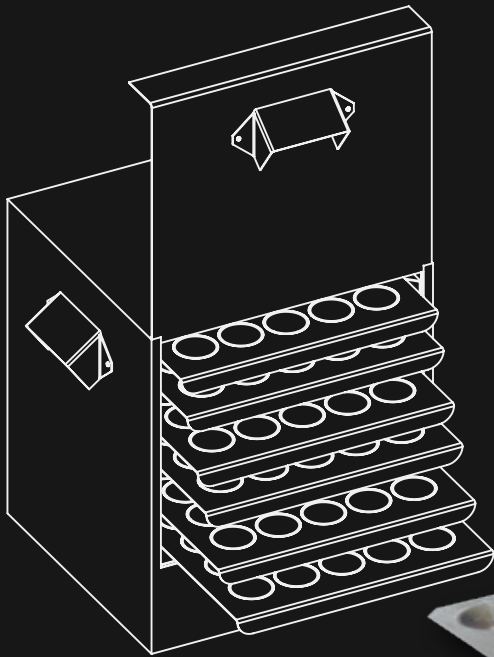

IDLY BOX

Product of SUN BRAND

JUMBO

Slide it Down ↓

25 Idlies in single plate

Silent mode
-No Whistle

Convinient for
traditional stove

Food grade
Aluminium

More
Efficiency

100 %
Recyclable

Compact
Saves space

Types	No. of Plates	No. of Idlies in ONE go!	Thickness of the box (approx.)	Weight (approx.)	Dimensions (In mm) Lxbxh (approx.)
SUN 125	05	125	2mm	13.5kg	500 x 500 x 393
SUN 150	06	150	2mm	17.6kg	500 x 500 x 431
SUN 175	07	175	2mm	19.2kg	500 x 500 x 470
SUN 200	08	200	2mm	21.6kg	500 x 500 x 515
SUN 250	10	250	2mm	25.6kg	500 x 500 x 600